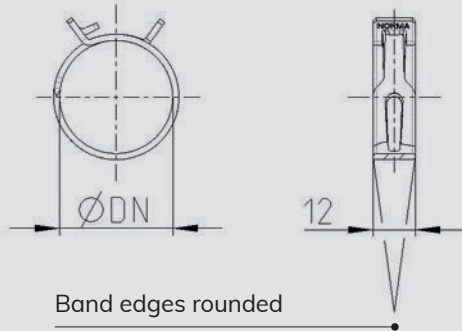

NORMACLAMP® FBS

Applications

For hose spigot systems in coolant, heating, fuel vent, air intake & charged air systems with cycling temperature loads from -40°C up to 200°C.

Materials

Made from cold rolled narrow steel strip acc. to DIN EN 10132-4. The dynamic clamp adapts automatically when the hose diameter varies due to temperature changes.

Material	Base coat	Top coat
C 75 S	Zinc/aluminium coating	Organic coating

Corrosion resistance in salt spray testing

720h and up

Part number	Description	Ø DN in mm	Quantity in pcs.
NORMACLAMP® FBS Assortment			
0112 7024 001	FBS SW ASSORTMENT	-	1
The assortment contains:			
0112 7024 014	FBS 14/12 SW	14	10
0112 7024 016	FBS 16/12 SW	16	10
0112 7024 017	FBS 17/12 SW	17	10
0112 7024 019	FBS 19/12 SW	19	10
0112 7024 023	FBS 23/12 SW	23	10
0112 7024 027	FBS 27/12 SW	27	5
0112 7024 029	FBS 29/12 SW	29	5
0112 7024 032	FBS 32/12 SW	32	5
0112 7024 040	FBS 40/12 SW	40	5
0112 7024 044	FBS 44/12 SW	44	5
Recommended accessory: Plier 0115 0000 924 (Not included in assortment – order separately)			

Technical benefits

- ✓ Stopper pre-defines opening diameter and prevents overexpansion
- ✓ Overlapping area prevents hose material from squeezing
- ✓ Cutouts support uniform clamping force distribution
- ✓ Rounded band edges prevent hose from being damaged